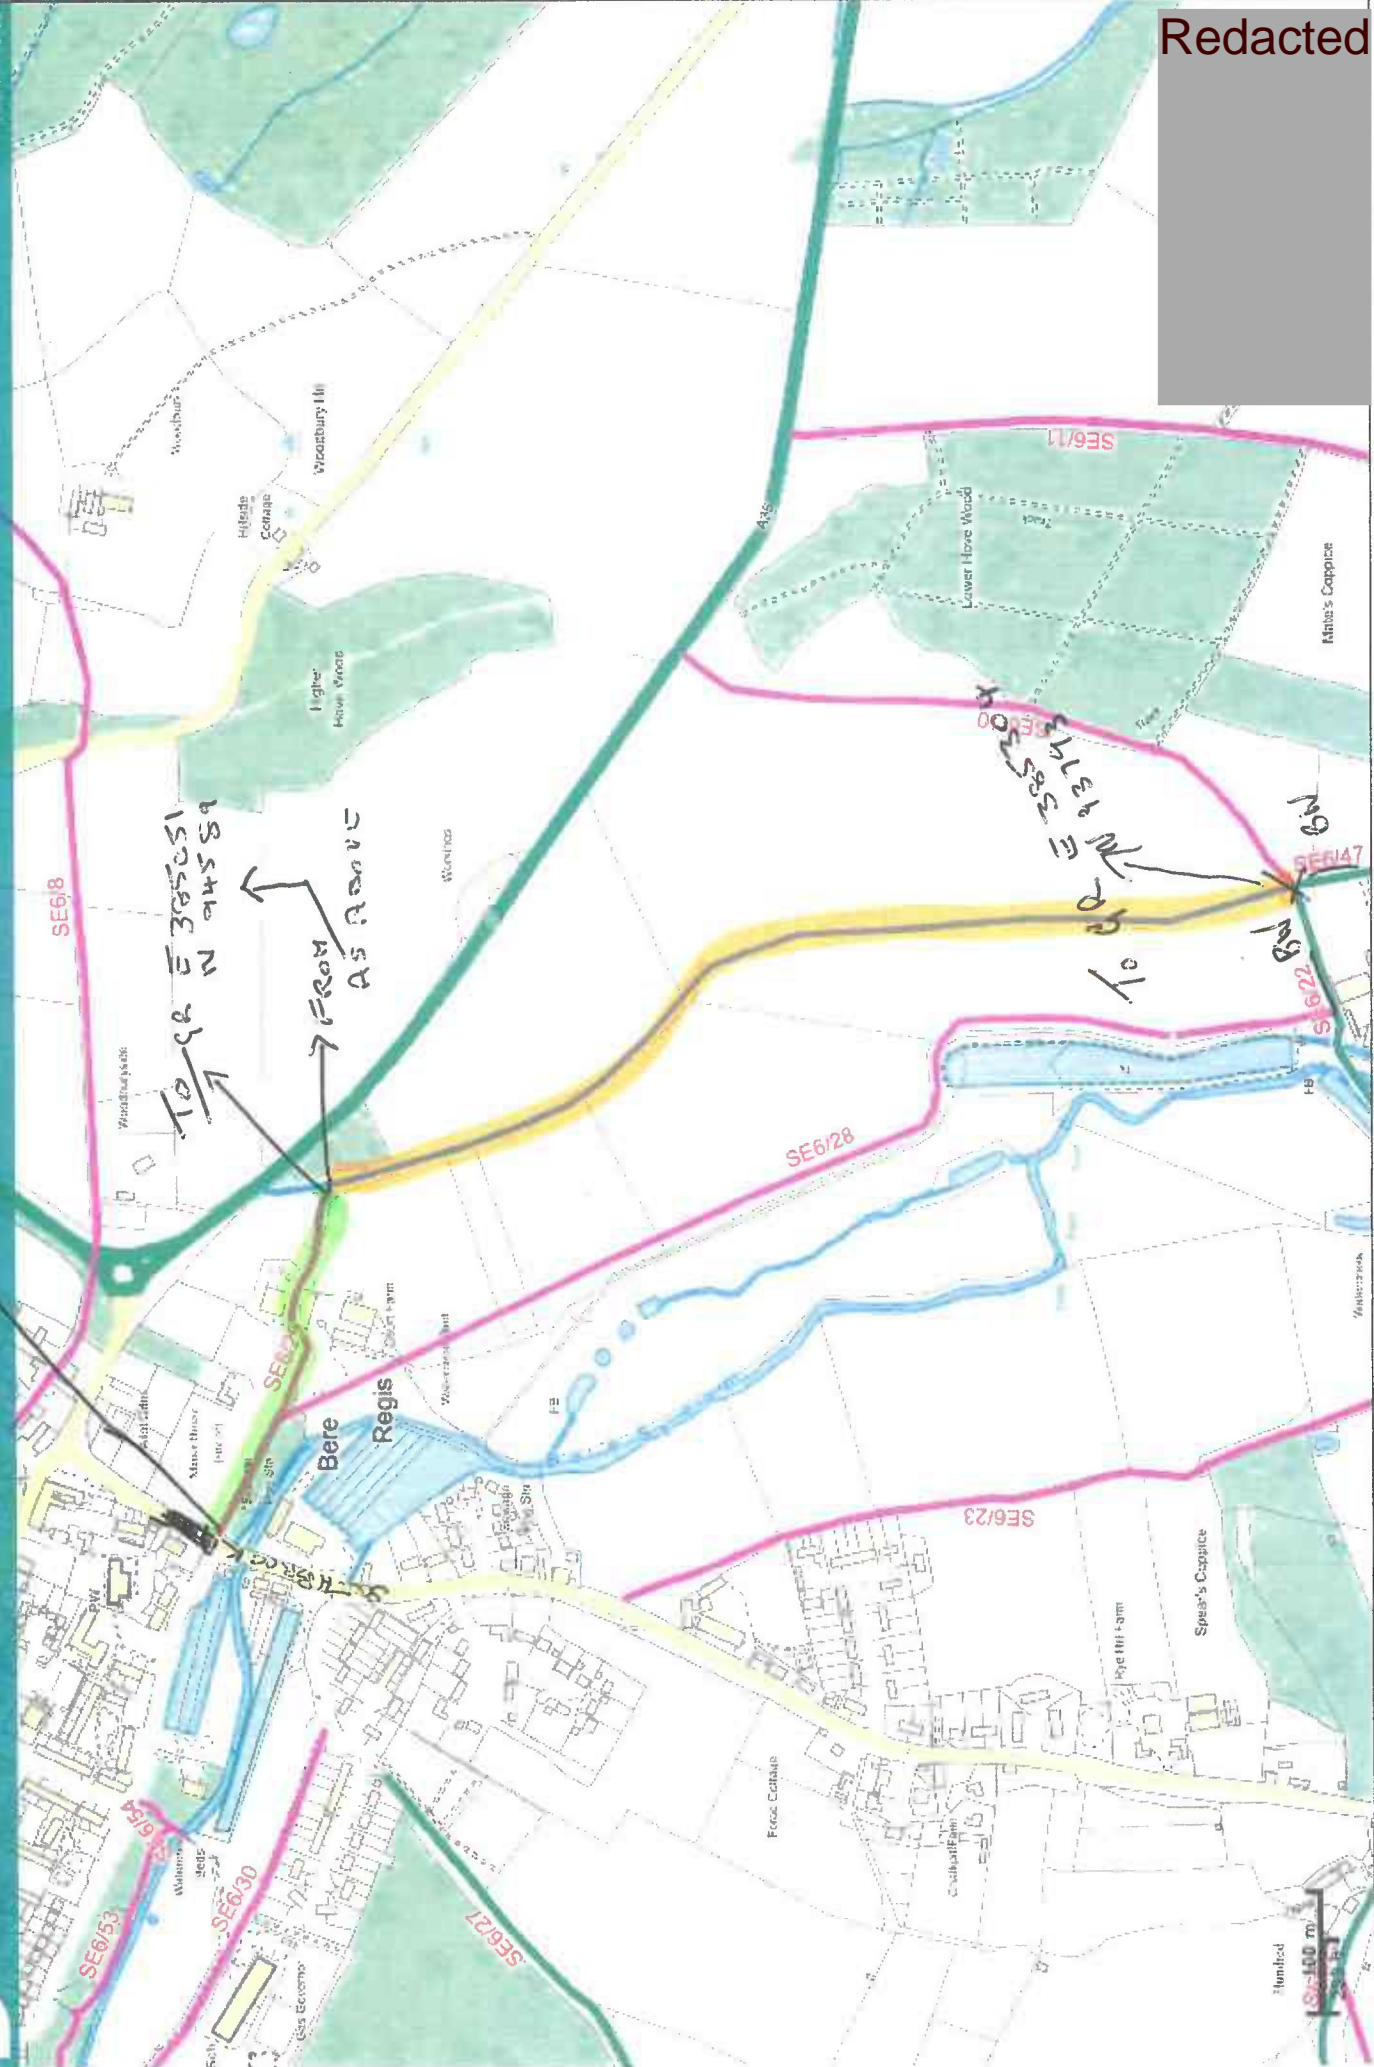

Centre Easting: 385183.73
Centre Northing: 94329.95
Zoom: 1697.289m (16)

Date: 12/03/2014
Scale: 1:1000
Map: 1:1000
Author: [illegible]
Project: [illegible]

FEH PR. E 384776
W 94678

Bere Regis

Redacted